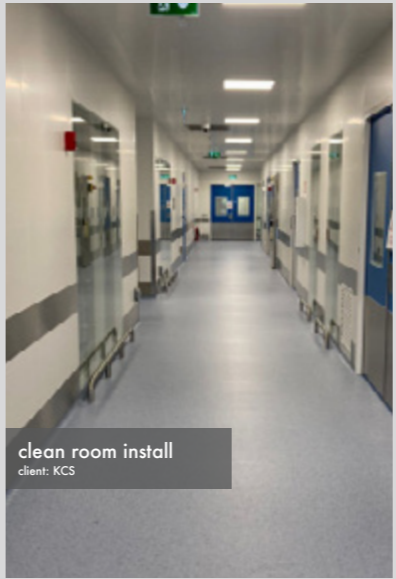

Lucan, Dublin  
client: SISK

clean room install  
client: KCS

Lucan, Dublin  
client: SISK

Chapelizod, Dublin  
client: SISK

clean room install  
client: KCS

Chapelizod, Dublin  
client: SISK

Dalkey, Dublin  
client: PRIVATE